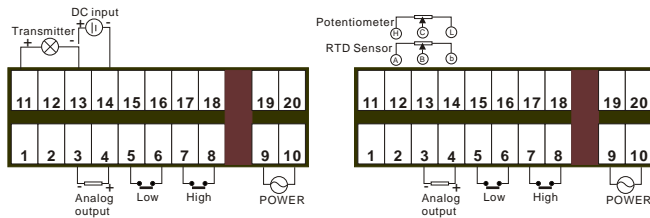

CDI-2000D INSTRUCTION MANUAL

Power

CDI-2000

CDI-2001,2,3

MODEL : CDI-200

OUTPUT

- 0 : Display only
- 1 : 4-20mA DC Standard
- 2 : Alarm output 2-points
- 3 : DC Signal & Alarm 2-points

INPUT

- C : 4-20mA DC
- V : DC Voltage
- R : Pt100
- P : Potentiometer
- O : Other Spec.

*Model : CDI-2000-(0)
CDI-2001 -(1)
CDI-2002 -(2)
CDI-2003 -(3)

High Alarm Setting
(2)(3)

Low Alarm Setting
(2)(3)

(2)(3)

High Range Scale
() 100%
(0)(1)(2)(3)

Low Range Scale
() 0%
(0)(1)(2)(3)

(0)(1)(2)(3)

ZERO OFFSET
(0)(1)(2)(3)

LOW CUT
ON - OFF
(0)(1)(2)(3)

Response Time
(sec)
(0)(1)(2)(3)

Analog output
ZERO SET
(1)(3)

Analog output
SPAN SET
(1)(3)