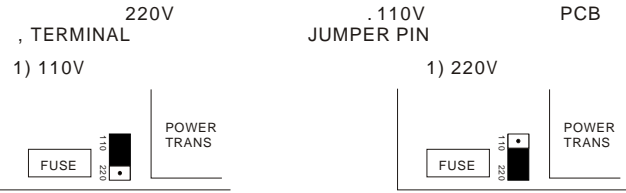

CDI-2000D INSTRUCTION MANUAL

Power

CDI-2000

CDI-2001,2,3

MODEL : CDI-200

OUTPUT

- 0 : Display only
- 1 : 4-20mA DC Standard
- 2 : Alarm output 2-points
- 3 : DC Signal & Alarm 2-points

INPUT

- C : 4-20mA DC
- V : DC Voltage
- R : Pt100
- P : Potentiometer
- O : Other Spec.

*Model : CDI-2000-(0)
CDI-2001 -(1)
CDI-2002 -(2)
CDI-2003 -(3)

High Alarm Setting
(2)(3)

Low Alarm Setting
(2)(3)

(2)(3)

High Range Scale
() 100%
(0)(1)(2)(3)

Low Range Scale
() 0%
(0)(1)(2)(3)

(0)(1)(2)(3)

ZERO OFFSET
(0)(1)(2)(3)

LOW CUT
ON - OFF
(0)(1)(2)(3)

Response Time
(sec)
(0)(1)(2)(3)

Analog output
ZERO SET
(1)(3)

Analog output
SPAN SET
(1)(3)