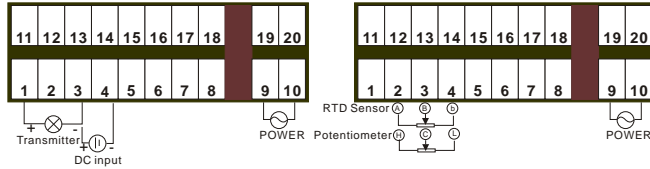

CDI-2000D INSTRUCTION MANUAL

Power

CDI-2000

CDI-2001,2,3

MODEL : CDI-200

OUTPUT

- 0 : Display only
- 1 : 4-20mA DC Standard
- 2 : Alarm output 2-points
- 3 : DC Signal & Alarm 2-points

INPUT

- C : 4-20mA DC
- V : DC Voltage
- R : Pt100
- P : Potentiometer
- O : Other Spec.

*Model : CDI-2000-(0)
CDI-2001 -(1)
CDI-2002 -(2)
CDI-2003 -(3)

High Alarm Setting
(2)(3)

Low Alarm Setting
(2)(3)

(2)(3)

High Range Scale
() 100%
(0)(1)(2)(3)

Low Range Scale
() 0%
(0)(1)(2)(3)

(0)(1)(2)(3)

ZERO OFFSET
(0)(1)(2)(3)

LOW CUT
ON - OFF
(0)(1)(2)(3)

Response Time
(sec)
(0)(1)(2)(3)

Analog output
ZERO SET
(1)(3)

Analog output
SPAN SET
(1)(3)