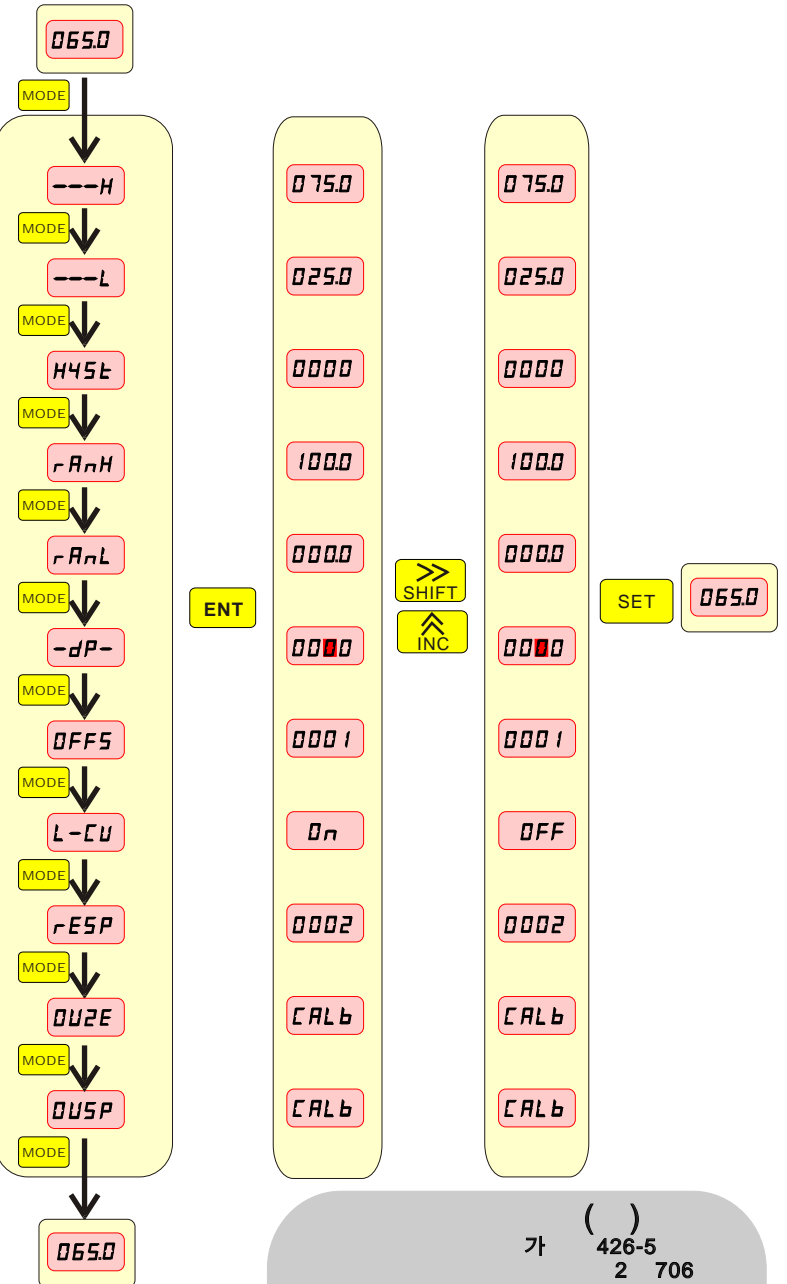

CDI-2000D INSTRUCTION MANUAL

Power

CDI-2000

CDI-2001,2,3

MODEL : CDI-200

OUTPUT

- 0 : Display only
- 1 : 4-20mA DC Standard
- 2 : Alarm output 2-points
- 3 : DC Signal & Alarm 2-points

INPUT

- C : 4-20mA DC
- V : DC Voltage
- R : Pt100
- P : Potentiometer
- O : Other Spec.

*Model : CDI-2000-(0)
CDI-2001 -(1)
CDI-2002 -(2)
CDI-2003 -(3)

High Alarm Setting
(2)(3)

Low Alarm Setting
(2)(3)

(2)(3)

High Range Scale
() 100%
(0)(1)(2)(3)

Low Range Scale
() 0%
(0)(1)(2)(3)

(0)(1)(2)(3)

ZERO OFFSET
(0)(1)(2)(3)

LOW CUT
ON - OFF
(0)(1)(2)(3)

Response Time
(sec)
(0)(1)(2)(3)

Analog output
ZERO SET
(1)(3)

Analog output
SPAN SET
(1)(3)