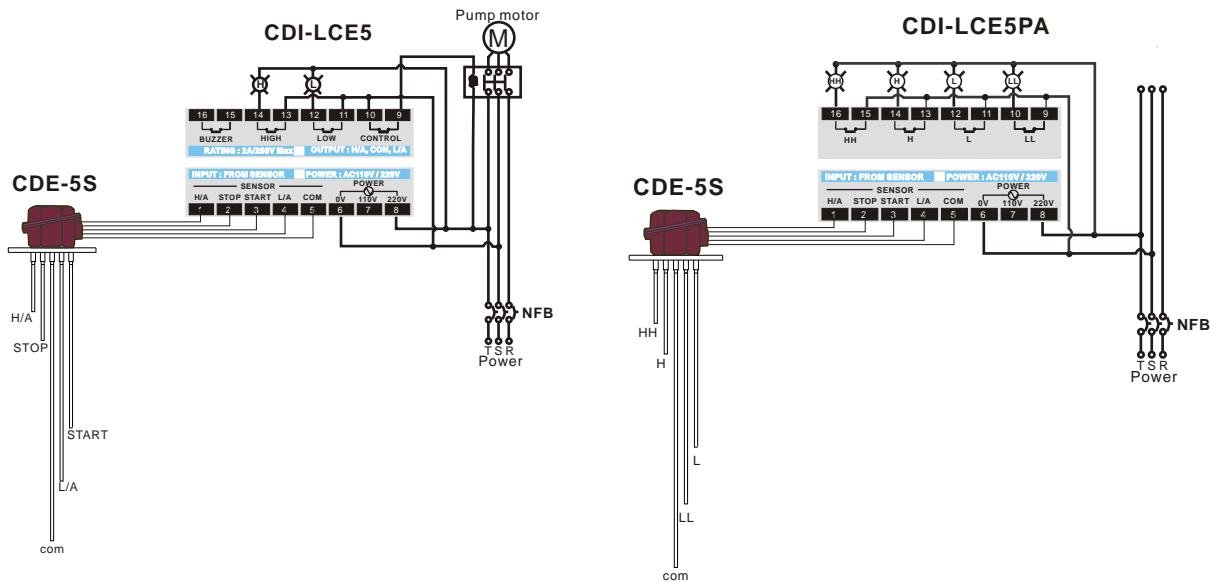

We provide your solutions

CDI-LCE

CDI LEVEL CONTROLLERS

CDI -LCE

CDI-LCE3 (SOCKET) DIMENSION

WIRING