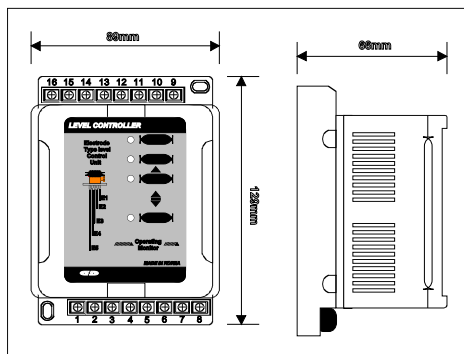

DIMENSION & CUTOUT SIZE